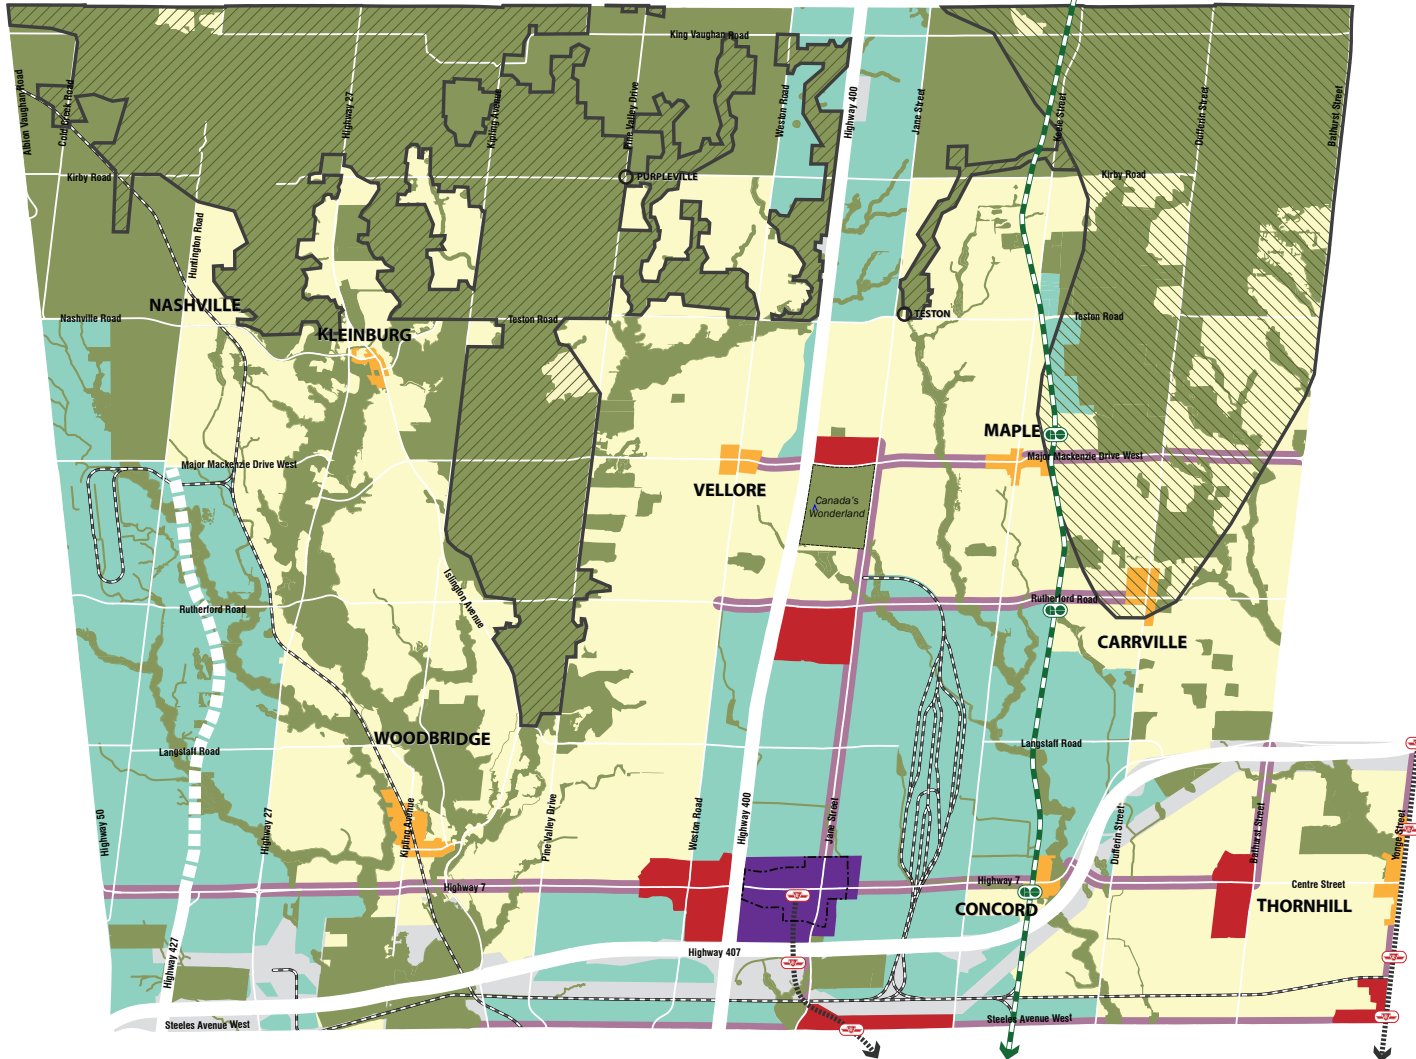

Attachment 2

SCHEDULE 1

Urban Structure

Stable Areas

- Natural Areas and Countryside
- Community Areas
- Employment Areas

Intensification Areas

- Vaughan Metropolitan Centre
- Primary Centres
- Local Centres
- Primary Intensification Corridors

Regional Centres and Corridors

Regional Centre: Vaughan Metropolitan Centre
 Regional Corridors: Highway 7 / Centre St / Bathurst St / Yonge St

- Parkway Belt West Lands
- Railway
- Proposed TTC Subway Extension
- Proposed GO Transit Network
- Greenbelt Plan Area
- Oak Ridges Moraine Conservation Plan Area
- Urban Growth Centre Boundary
- Hamlet